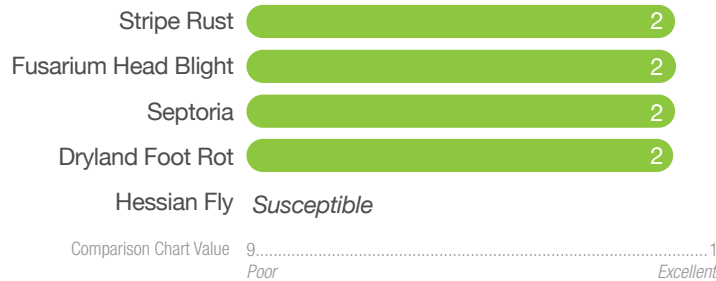

SY Gunsight

Hard Red Spring Wheat Variety
Fully-Loaded Performer

Highlights

- Short plant height with high tillering ability and good straw strength
- Good test weight, protein, and very good end-use quality
- Adjust seeding rate based on plant population
- Industry-leading tolerance to Fusarium head blight

Disease and Pest Tolerance

Agronomics

Maturity	Medium
Test Weight	Very good
Seed Size	Small-medium
Height	Short-medium
Straw Strength	Good
Head Type	Awned
Tillering	Very good
Planting Date	Fall or spring
Emergence	Average
Protein	Good
Moisture Zone	> 16 Inches

Three-Year Spring Irrigated Trial Summary Washington State University Data, 2018-2020

Variety	Two-Year Avg. 2019-2020			Three-Year Avg. 2018-2020		
	Yield Bu/A	TW Lb/Bu	Protein %	Yield Bu/A	TW Lb/Bu	Protein %
SY Gunsight	136	62.9	13.9	130	62.6	14.1
WB9668	123	63.7	15.6	118	63.3	16.0
WB9662	122	62.9	15.7	117	62.3	15.9
Trial Average	123	62.5	14.8	118	62.3	14.9
Locations	6	6	6	9	9	9